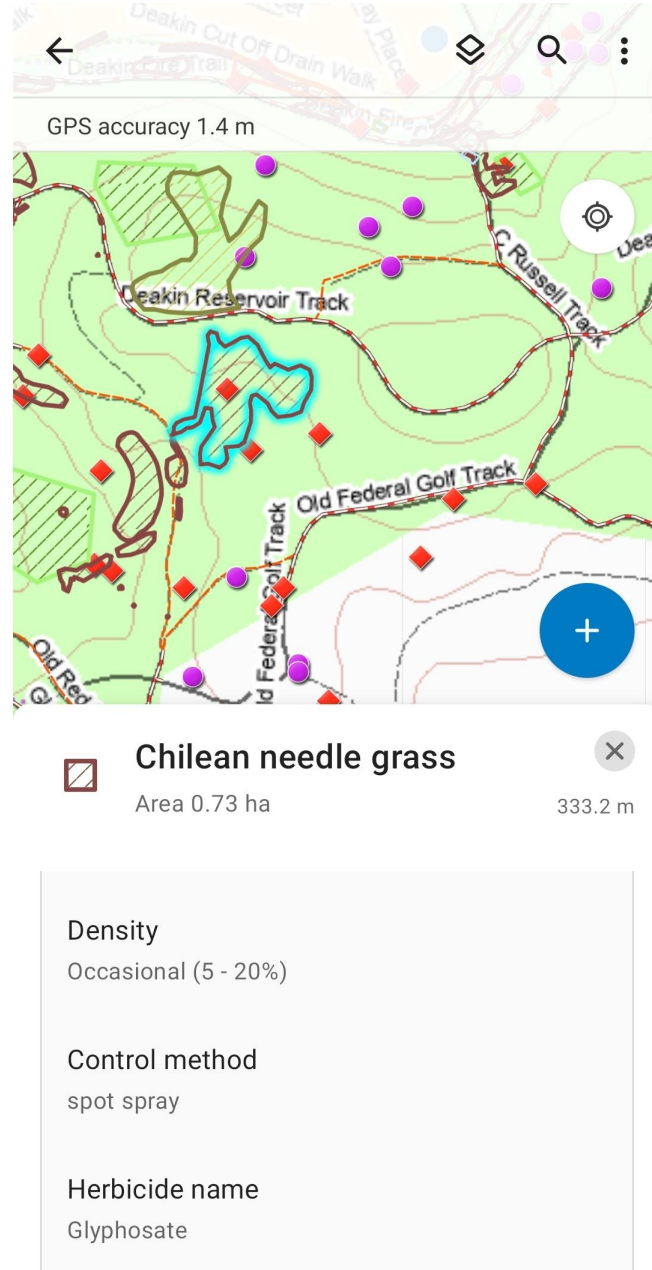

NatureMapr + Field Maps

All-purpose environmental weed mapping

NatureMapr® - homegrown Citizen Science

NatureMapr commenced life as Canberra Nature Map but is now being rolled out across Australia.

- It is the ACT's main tool for reporting new weed incursions
- Moderator determined species id.
- Works well offline
- New incursion & significant species alerts

Figure 1: Screen shots from NatureMapr app

Cytisus scoparius subsp. scoparius

8 Nov 2023

Tapirlord 🏆

Moderator actions

Cytisus scoparius subsp. scoparius

8 Nov 2023

Steve818 🏆

Field Maps® - ArcGIS Online field app

Field Maps app by Esri allows mapping of weed control areas (polygons).

- Syncs to ArcGIS Online
- Works well offline
- NatureMapr sightings can be added
- Dashboards summarise data

Figure 2: Screen shots from Field Maps app

Key to Figures 2 & 3 screenshots:
 Coloured polygons: Field Maps treatment data.
 Red diamonds: NatureMapr weeds sightings.
 Pink dots: NatureMapr protected native plant sightings.