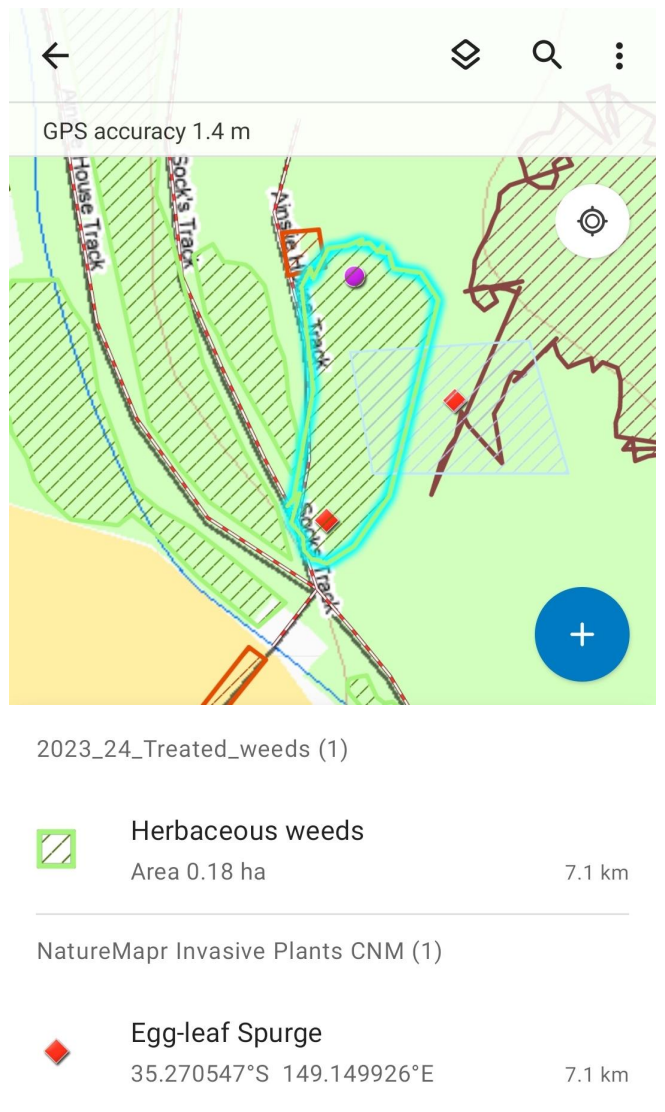

Figure 3: NatureMapr images on Field Maps app

Acknowledgements

Aaron Clausen and Dr Michael Mulvaney & the NatureMapr team.
Allan Bendall - ACT Parks & Conservation Service, Jen Smits, Peter Kreider & Karl Newport - Office of Nature Conservation.
Parkcare & Landcare volunteers, and weeds contractors.
ACT Parks & Conservation Service and Biosecurity & Rural Services, Office of Nature Conservation, City Services, ACT NRM, ICON Water, National Capital Authority, & Defence Department.

Contact: Steve.Taylor@act.gov.au NatureMapr: Steve818